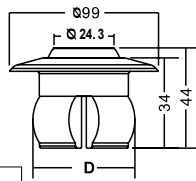

VACUUM FITTING (FOR VINYL POOL)

Model	Code	Colour	MaterialF	lowrate (L/min)
EM2827V	88130512	White	ABS & PVC	150

OUTLET FITTING (FOR CONCRETE POOL)

Model	Code	Colour	MaterialF	lowrate (L/min)
EM2828C8	8092212W	hite	ABS & PVC	69

OUTLET FITTING (FOR VINYL POOL)

Model	Code	Colour	MaterialF	lowrate (L/min)
EM2828V8	8092312	White	ABS & PVC	69

THE CLEAR CHOICE IN WATER TECHNOLOGY

EYE BALL JET

Model	Code	Colour	Material	Flowrate (L/min)
EM33028	8092612	White	ABS	69

D	
1½ Metric	Ø50
1½ Imperial	Ø48

EYE BALL STANDARD JET

Model	Code	Colour	Material	Flowrate (L/min)
EM33018	8092512	White	ABS	9

D	
1½ Imperial	Ø44.5
2 Imperial	Ø55.5
1½ Metric	Ø47

AIR WATER TEE BODY

Model	Code	Colour	Material	Flowrate (L/min)
EM00318	8100212	White	ABS & PVC	6

AB		1½ Imperial	
1½ Metric	Ø50	Ø32	Ø48
			Ø33

Φ10MM BARB AIR & Φ20MM BARB WATER, ELL BODY

Model	Code	Colour	Material	Flowrate (L/min)
EM00218	8100112W	White	PVC	53