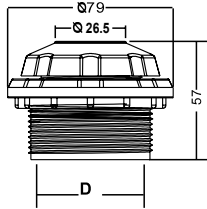

OUTLET FITTING (FOR VINYL POOL)

Model	Code	Colour	MaterialF	lowrate (L/min)
EM2828V8	8092312	White	ABS & PVC	69

THE CLEAR CHOICE IN WATER TECHNOLOGY

EYE BALL JET

Model	Code	Colour	Material	Flowrate (L/min)
EM33028	8092612	White	ABS	69

D	
1½ Metric	Ø50
1½ Imperial	Ø48

EYE BALL STANDARD JET

Model	Code	Colour	Material	Flowrate (L/min)
EM33018	8092512	White	ABS	9

D	
1½ Imperial	Ø44.5
2 Imperial	Ø55.5
1½ Metric	Ø47

AIR WATER TEE BODY

Model	Code	Colour	Material	Flowrate (L/min)
EM00318	8100212	White	ABS & PVC	6