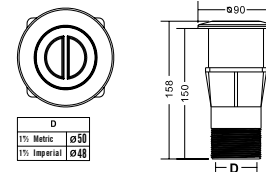

COVER OF SUCTION FITTING

Model	Code	Colour	MaterialF	lowrate (L/min)
EM2822A8	8130212W	hite	ABS	115
EM2822B	88130312W	hite	ABS	115

VACUUM FITTING (FOR CONCRETE POOL)

Model	Code	Colour	MaterialF	lowrate (L/min)
EM2827C	88130412	White	ABS & PVC	150

VACUUM FITTING (FOR VINYL POOL)

Model	Code	Colour	MaterialF	lowrate (L/min)
EM2827V	88130512	White	ABS & PVC	150

OUTLET FITTING (FOR CONCRETE POOL)

Model	Code	Colour	MaterialF	lowrate (L/min)
EM2828C8	8092212W	hite	ABS & PVC	69

OUTLET FITTING (FOR VINYL POOL)

Model	Code	Colour	MaterialF	lowrate (L/min)
EM2828V8	8092312	White	ABS & PVC	69

THE CLEAR CHOICE IN WATER TECHNOLOGY

EYE BALL JET

Model	Code	Colour	Material	Flowrate (L/min)
EM33028	8092612	White	ABS	69

D	
1½ Metric	Ø50
1½ Imperial	Ø48

EYE BALL STANDARD JET

Model	Code	Colour	Material	Flowrate (L/min)
EM33018	8092512	White	ABS	9

D	
1½ Imperial	Ø44.5
2 Imperial	Ø55.5
1½ Metric	Ø47

AIR WATER TEE BODY

Model	Code	Colour	Material	Flowrate (L/min)
EM00318	8100212	White	ABS & PVC	6