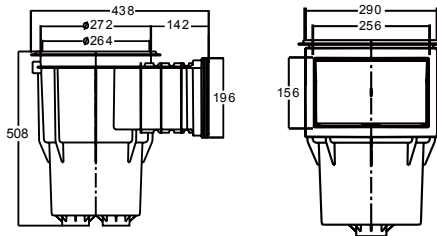

Model C	ode	Colour	Material	AnnotationC	onnectionF	lowrate (L/min)
EM0030C	88150612	White	ABS	Concrete Pool	1-1/2" Threaded	150(1.5") / 240(2.0")
EM0030V	88150512	White	ABS	Vinyl Pool	1-1/2" Threaded	150(1.5") / 240(2.0")

WIDE MOUTH WALL SKIMMER