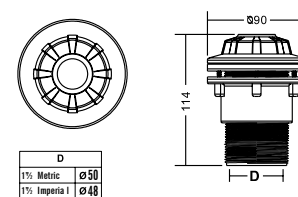

VACUUM FITTING (FOR VINYL POOL)

Model	Code	Colour	MaterialF	lowrate (L/min)
EM2827V	88130512	White	ABS & PVC	150

OUTLET FITTING (FOR CONCRETE POOL)

Model	Code	Colour	MaterialF	lowrate (L/min)
EM2828C8	8092212W	hite	ABS & PVC	69

OUTLET FITTING (FOR VINYL POOL)

Model	Code	Colour	MaterialF	lowrate (L/min)
EM2828V8	8092312	White	ABS & PVC	69

THE CLEAR CHOICE IN WATER TECHNOLOGY

EYE BALL JET

Model	Code	Colour	Material	Flowrate (L/min)
EM33028	8092612	White	ABS	69

D	
1½ Metric	Ø50
1½ Imperial	Ø48

EYE BALL STANDARD JET

Model	Code	Colour	Material	Flowrate (L/min)
EM33018	8092512	White	ABS	9

D	
1½ Imperial	Ø44.5
2 Imperial	Ø55.5
1½ Metric	Ø47

AIR WATER TEE BODY

Model	Code	Colour	Material	Flowrate (L/min)
EM00318	8100212	White	ABS & PVC	6