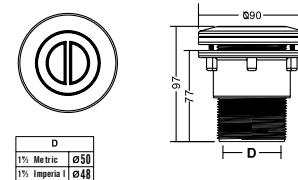

Model	Code	Colour	MaterialF	lowrate (L/min)
EM2827V	88130512	White	ABS & PVC	150

OUTLET FITTING (FOR CONCRETE POOL)