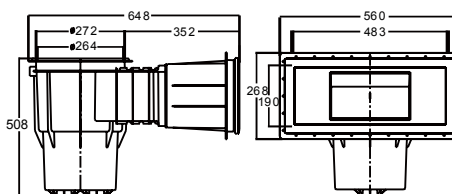

Model C	ode	Colour	Material	AnnotationC	onnectionF	lowrate (L/min)
EM0040C	88150812	White	ABS	Concrete Pool	1-1/2" Threaded	150(1.5") / 240(2.0")
EM0040V	88150712	White	ABS	Vinyl Pool	1-1/2" Threaded	150(1.5") / 240(2.0")