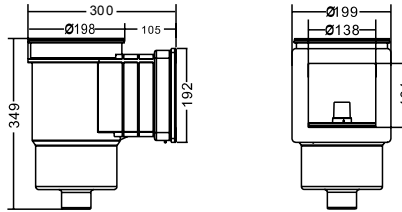

STANDARD WALL SKIMMER

Model C	ode	Colour	Material	AnnotationC	onnection	Flowrate (L/min)
EM0010C	88150312	White	ABS	Concrete Pool	1-1/2" Threaded	150
EM0010V	88150112W	hite	ABS	Vinyl Pool	1-1/2" Threaded	150