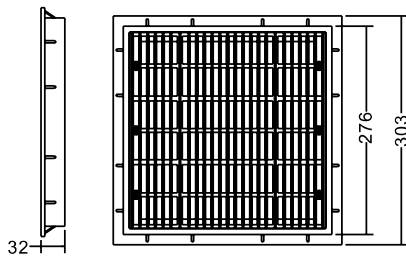

MAIN DRAIN COVER

Model C	odeC	olourM	aterialF	lowrate (L/min)
EM2812	88140212	White	ABS	850