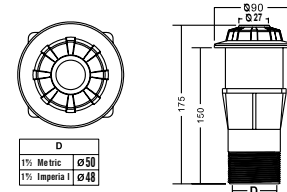

D			
1 1/2"2		"	
Metric	ø50	Metric	ø63
Imperial	ø48	Imperial	ø60

GUTTER DRAIN

Model C	ode	Colour	MaterialF	lowrate (L/min)
EM2819	88110112	White	ABS & PVC	150(1.5") / 235(2.0")

D			
1 1/2"2		"	
Metric	ø50	Metric	ø63
Imperial	ø48	Imperial	ø60

VACUUM FITTING (FOR VINYL POOL)

Model	Code	Colour	MaterialF	lowrate (L/min)
EM2827V	88130512	White	ABS & PVC	150

OUTLET FITTING (FOR CONCRETE POOL)

Model	Code	Colour	MaterialF	lowrate (L/min)
EM2828C8	8092212W	hite	ABS & PVC	69

OUTLET FITTING (FOR VINYL POOL)

Model	Code	Colour	MaterialF	lowrate (L/min)
EM2828V8	8092312	White	ABS & PVC	69

THE CLEAR CHOICE IN WATER TECHNOLOGY

EYE BALL JET

Model	Code	Colour	Material	Flowrate (L/min)
EM33028	8092612	White	ABS	69

D	
1½ Metric	Ø50
1½ Imperial	Ø48

EYE BALL STANDARD JET

Model	Code	Colour	Material	Flowrate (L/min)
EM33018	8092512	White	ABS	9

D	
1½ Imperial	Ø44.5
2 Imperial	Ø55.5
1½ Metric	Ø47

AIR WATER TEE BODY

Model	Code	Colour	Material	Flowrate (L/min)
EM00318	8100212	White	ABS & PVC	6