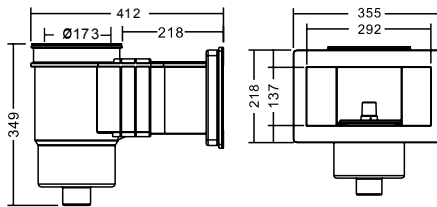

Model C	ode	Colour	Material	AnnotationC	onnectionF	lowrate (L/min)
EM0020C	88150412	White	ABS	Concrete Pool	1-1/2" Threaded	150
EM0020V	88150212	White	ABS	Vinyl Pool	1-1/2" Threaded	150