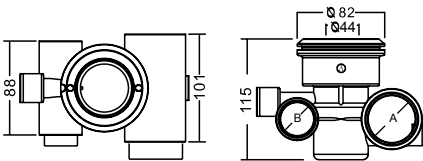

OUTLET FITTING (FOR VINYL POOL)

Model	Code	Colour	MaterialF	lowrate (L/min)
EM2828V8	8092312	White	ABS & PVC	69

THE CLEAR CHOICE IN WATER TECHNOLOGY

EYE BALL JET

Model	Code	Colour	Material	Flowrate (L/min)
EM33028	8092612	White	ABS	69

D	
1½ Metric	Ø50
1½ Imperial	Ø48

EYE BALL STANDARD JET

Model	Code	Colour	Material	Flowrate (L/min)
EM33018	8092512	White	ABS	9

D	
1½ Imperial	Ø44.5
2 Imperial	Ø55.5
1½ Metric	Ø47

AIR WATER TEE BODY

Model	Code	Colour	Material	Flowrate (L/min)
EM00318	8100212	White	ABS & PVC	6

AB		1½ Imperial	
1½ Metric	Ø50	Ø32	Ø48
			Ø33

Φ10MM BARB AIR & Φ20MM BARB WATER, ELL BODY

Model	Code	Colour	Material	Flowrate (L/min)
EM00218	8100112W	White	PVC	53