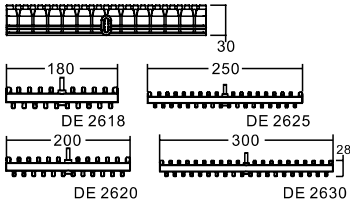

GRATING

Model	Code	Colour	Material

DE2618	88170612	WhiteA	BS
DE2620	88170712	WhiteA	BS
DE2625	88170812	WhiteA	BS
DE2630	88170912	WhiteA	BS