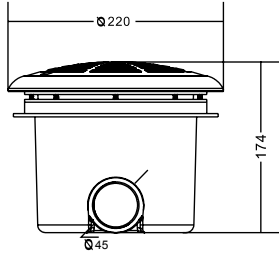

WALL RETURN

Model C	ode	Colour	MaterialF	lowrate (L/min)
EM2826	88120312	White	ABS & PVC	ø244.5-122 / ø47-150 / ø55.5-200

D			
1 1/2" Imperial	ø44.5	2" Imperial	ø55.5
1 1/2" Metric	ø47		

MAIN DRAIN

Model C	odeC	olourM	aterial	Annotation	ConnectionF	lowrate (L/min)
EM2832C	88140312	White	ABS	Concrete Pool	1-1/2"	150
EM2832V	88140412	White	ABS	Vinyl Pool	1-1/2"	150